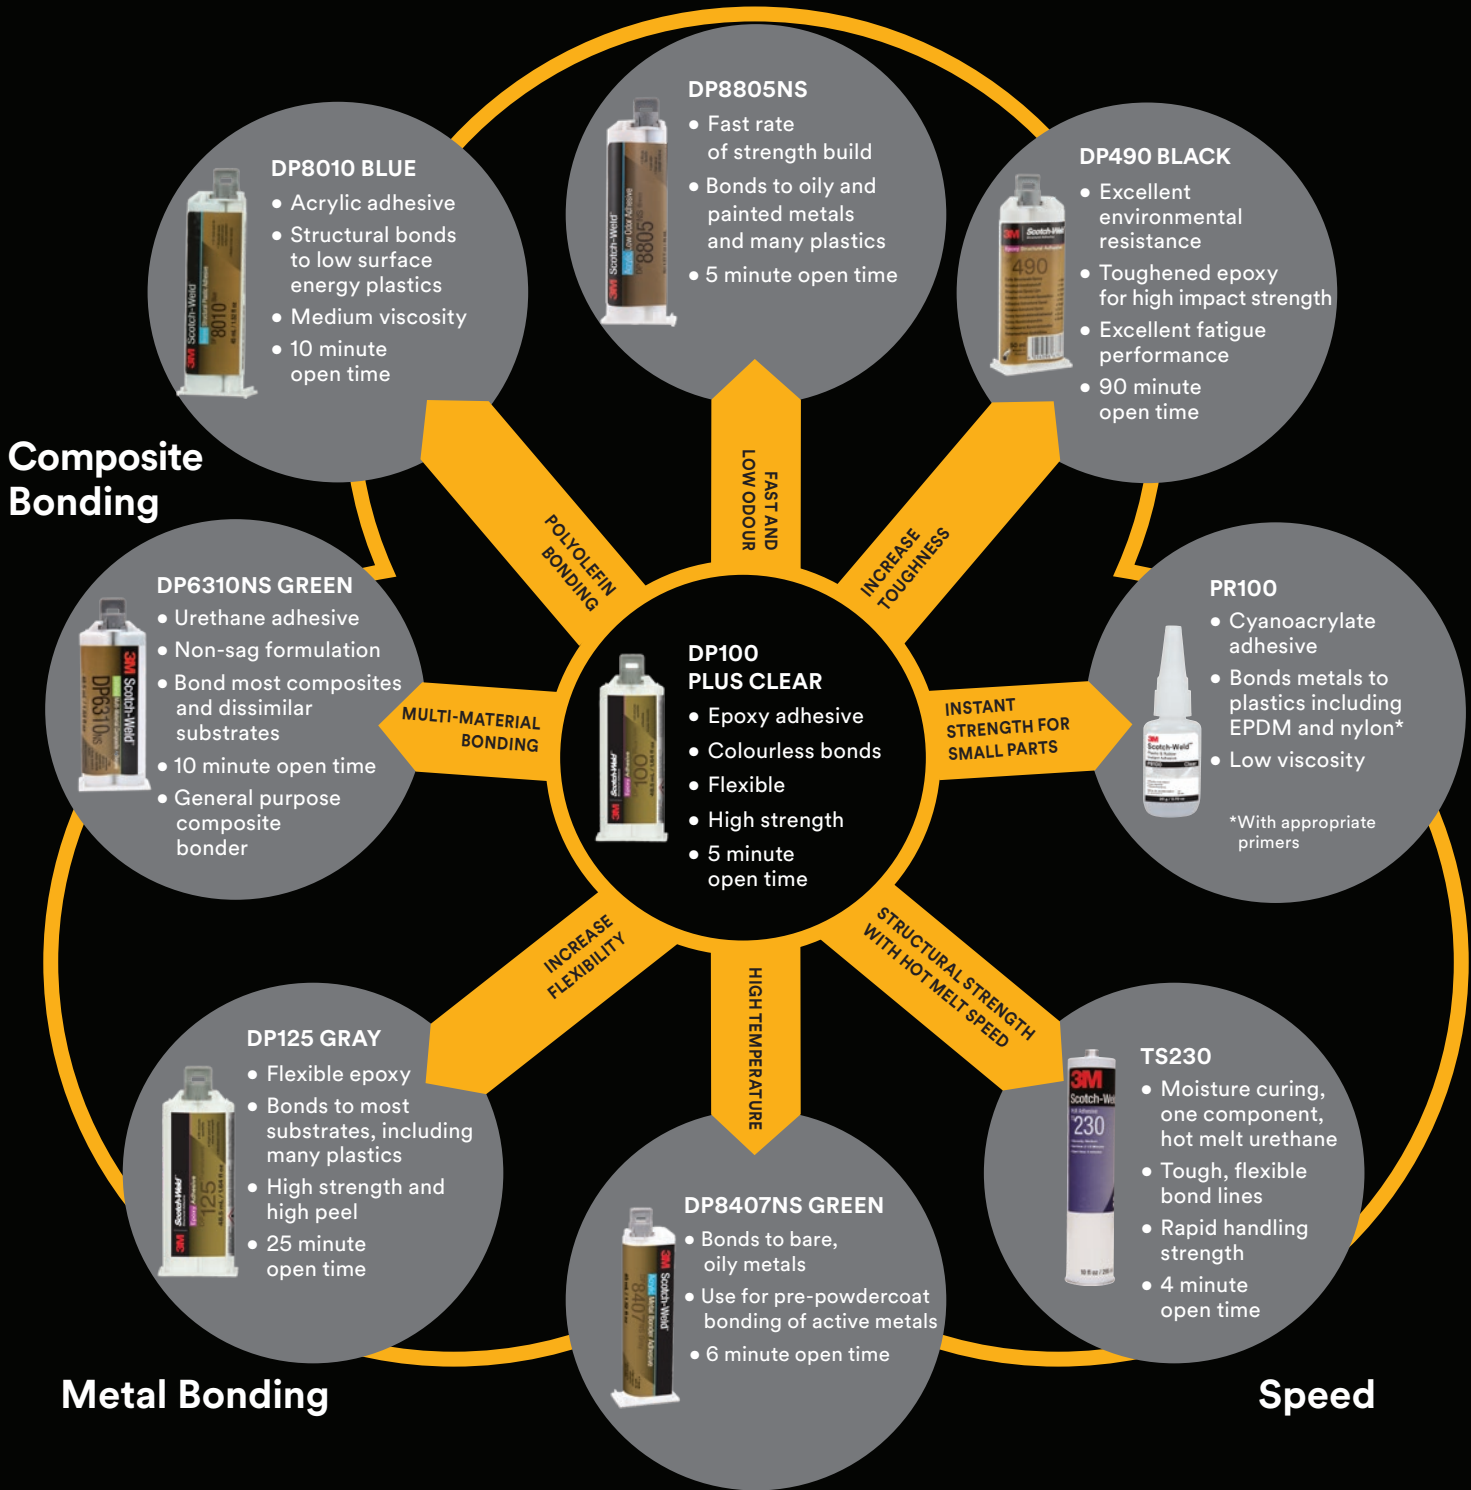

3M™ Scotch-Weld™ Structural Adhesives

Go-to products for Structural Bonding

High Impact Strength and LSE Plastics

*With appropriate primers

3M Industrial Adhesives and Tapes Division

3M United Kingdom PLC
3M Centre, Cain Road
Bracknell, Berkshire RG12 8HT
0870 60 800 50
www.3M.co.uk/adhesives